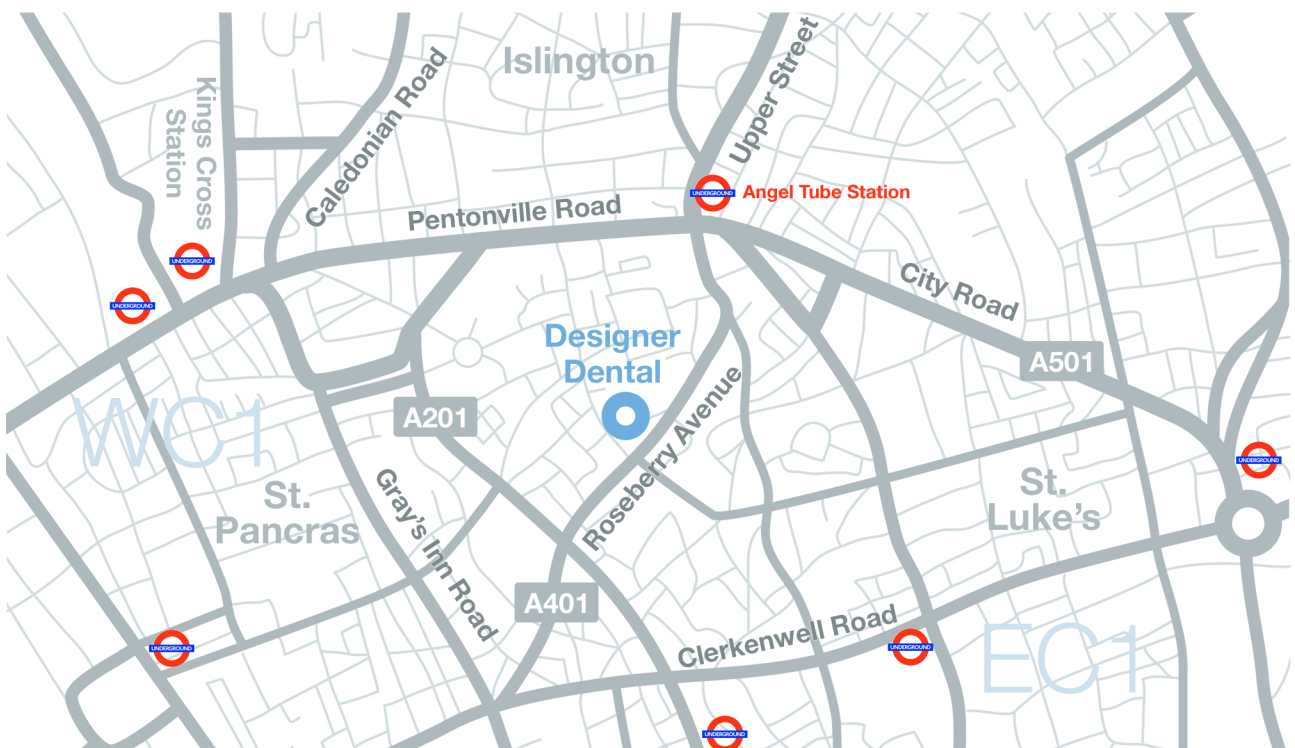

how to find us

Directions from Angel Tube Station

Turn left out of Angel Tube Station on to St John's Street.

Take the second right on to Rosebery Avenue.

Walk past The Saddlers Wells Theatre and take the next right on to Hardwick Street.

location map

Designer Dental London, 1 The Remus Building, 9 Hardwick Street, London, EC1R 4UF

Tel: 0207 8371993 Fax: 0207 8370798 Email: enquiries@designerdental.co.uk

Web: www.designerdental.co.uk